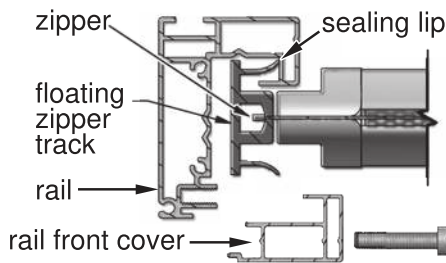

For Weather

Raining? Cold? Choose a clear window for your Sentry Screen and enjoy your outdoor space all year round.

The Sentry™ Retractable Captured Edge Screen

Mounting Styles

Surface Mount

Inside Mount

Distance Mount

Recessed Mount

Optional Distance Bracket

Optional Recess Channel

Features & Specifications

The Sentry's™ exclusive rail design features a floating track that seals to keep pests and the elements out while flexing to prevent binding under wind load.

The removable rail cover allows access for maintenance without the hassle of disassembling or dismantling the entire unit.

Small:

Sizes up to 10' wide and 8' drop

Medium:

Sizes up to 18' wide and 12' drop